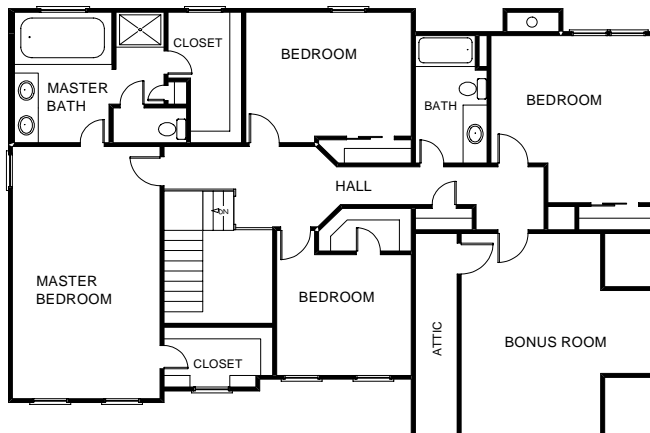

RUBY II

- 4 BEDROOMS
- 2.5 BATHS, INCLUDING MASTER SUITE LUXURY BATH
- KITCHEN WITH CENTER ISLAND AND BREAKFAST NOOK
- FAMILY ROOM & STUDY
- LIVING ROOM & DINING ROOM
- LAUNDRY ROOM
- MODEL SHOWN WITH OPTIONAL BRICK ACCENT (SEE SITE AGENT FOR PRICING)
- 3,024 SQUARE FEET OF LIVING AREA

NewHomesVEI.com

ARTIST RENDERING/PHOTO AND FLOOR PLAN LAYOUT ARE FOR ILLUSTRATION PURPOSES ONLY. DETAILS ARE SUBJECT TO CHANGE.