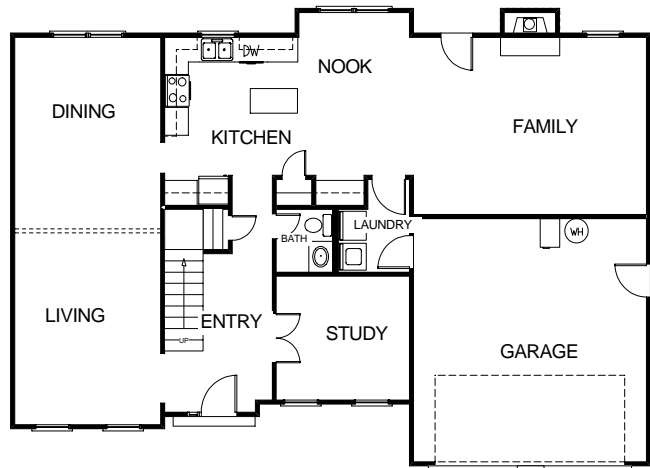

RUBY II

- 4 BEDROOMS
- 2.5 BATHS, INCLUDING MASTER SUITE LUXURY BATH
- KITCHEN WITH CENTER ISLAND AND BREAKFAST NOOK
- FAMILY ROOM & STUDY
- LIVING ROOM & DINING ROOM
- LAUNDRY ROOM
- MODEL SHOWN WITH OPTIONAL BRICK ACCENT (SEE SITE AGENT FOR PRICING)
- 3,024 SQUARE FEET OF LIVING AREA

NewHomesVEI.com

ARTIST RENDERING/PHOTO AND FLOOR PLAN LAYOUT ARE FOR ILLUSTRATION PURPOSES ONLY. DETAILS ARE SUBJECT TO CHANGE.